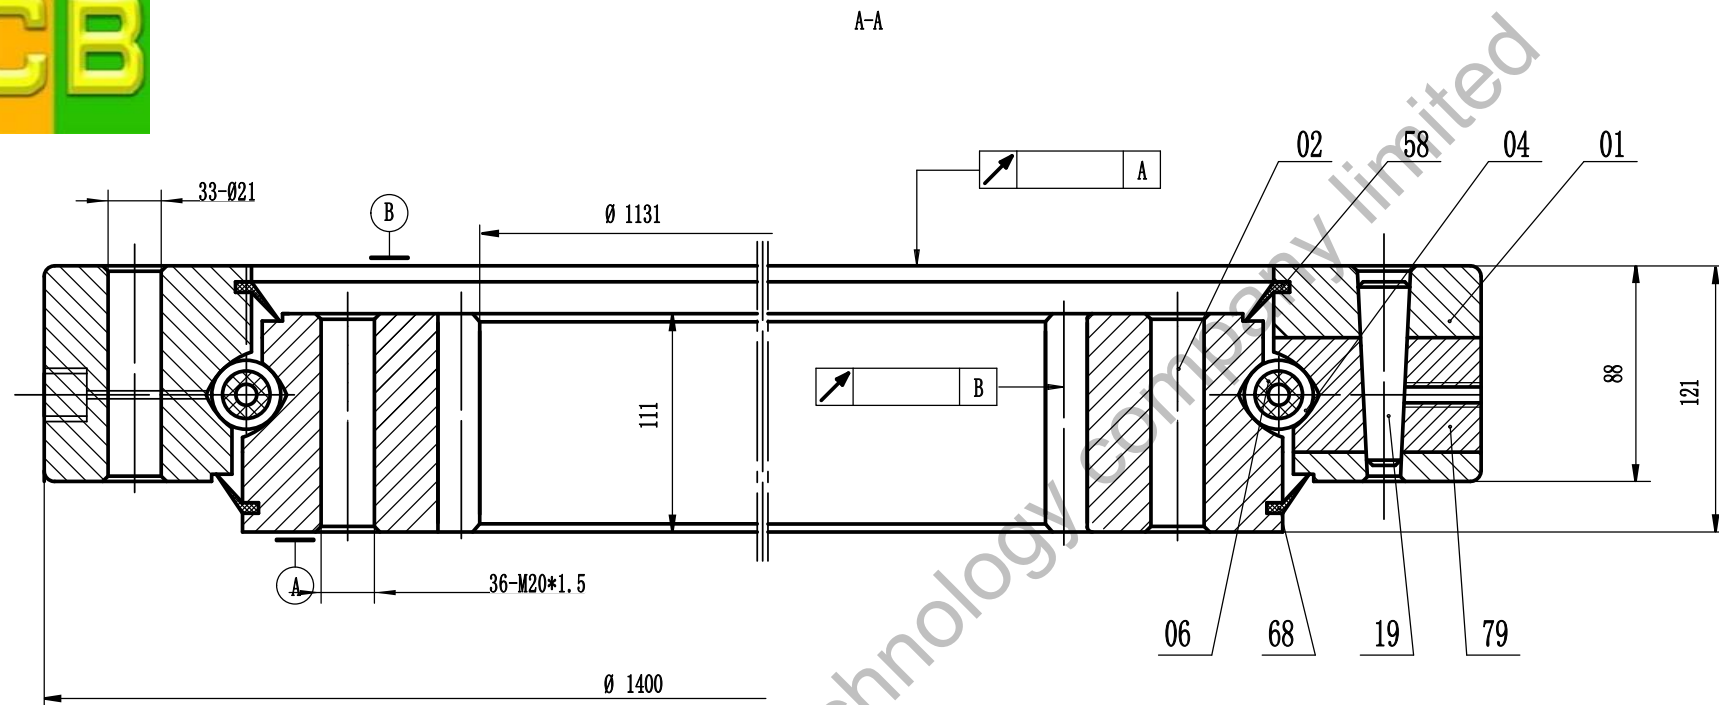

JCB

Remark:

1. Luoyang JCB Bearing Technology Co., Ltd is a design and manufacture Inc, we manufactured slewing bearing for all kinds of various brand excavator, specialize in industry of manufacturing slewing bearing for excavator more than 30 years.
2. This drawing is reference for user, if you need formal drawing, please contact wth us to obtainthe official drawing.

slewing bearing for kobelco excavator	SK220	
		Weight(kg)
	Luoyang JCB Bearing Technology Co., Ltd	